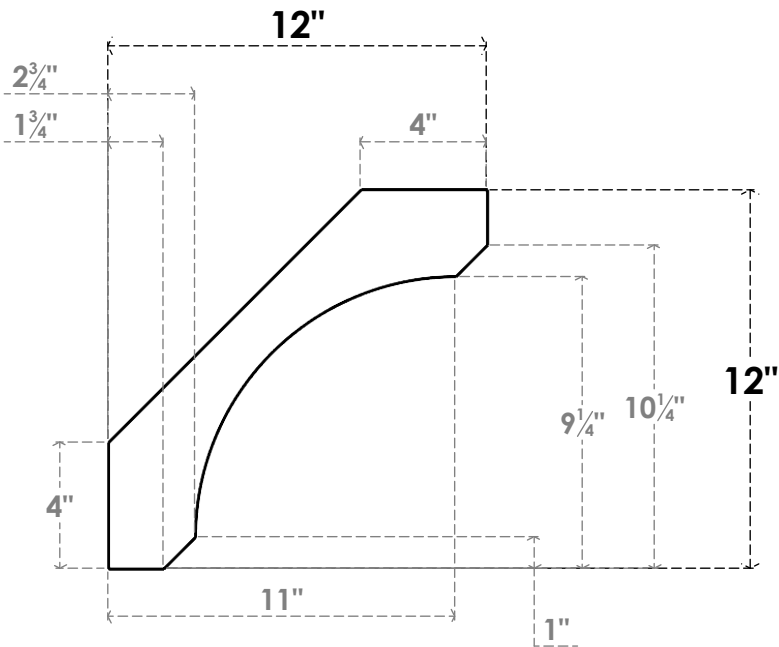

ITEM NUMBER: BRCPC060X12000X1200LEC

6"W X 12"D X 12"H LEGACY ARCHITECTURAL GRADE PVC CLOSED KNEE BRACE

SIDE PROFILE

FRONT PROFILE

ISOMETRIC

EKENA MILLWORK
2300 WEST MAIN ST.
CLARKSVILLE, TX 75426
TOLL FREE: 866-607-0453
WWW.EKENAMILLWORK.COM