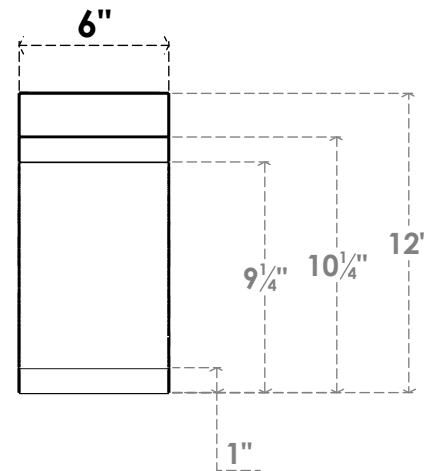

ITEM NUMBER: BRCPC060X12000X1200LEC

6"W X 12"D X 12"H LEGACY ARCHITECTURAL GRADE PVC CLOSED KNEE BRACE

SIDE PROFILE

FRONT PROFILE

ISOMETRIC

EKENA MILLWORK
2300 WEST MAIN ST.
CLARKSVILLE, TX 75426
TOLL FREE: 866-607-0453
WWW.EKENAMILLWORK.COM